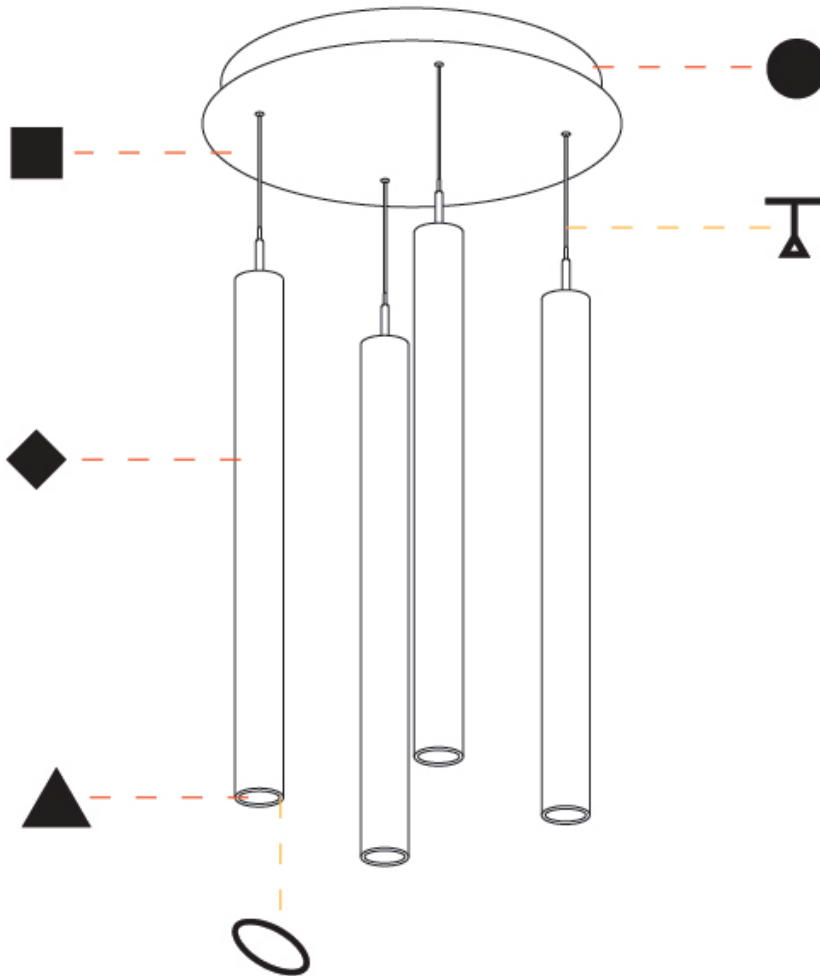

G-MINI ROUND HANGOVER SUSPENSION

A300634-

PROJECT _____

TYPE _____

SPECIFIER _____

QUANTITY _____

DATE _____

A